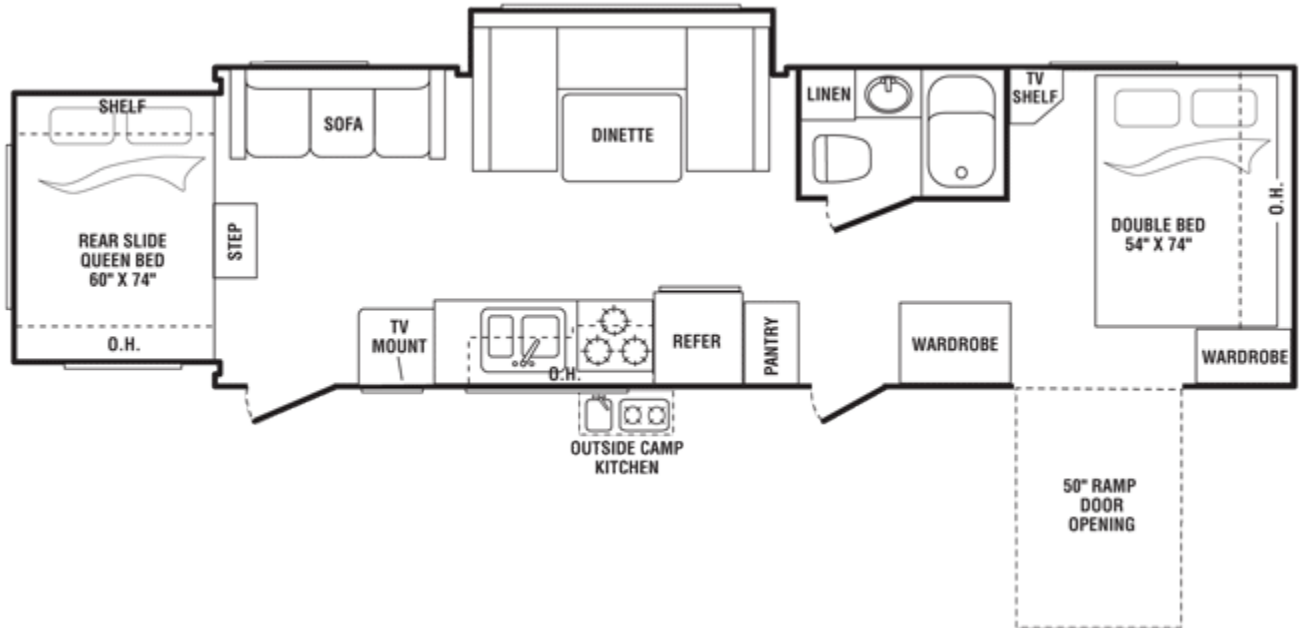

# *2007 Keystone – Outback 28KRS*

## **Outback Model 28KRS Specifications**

Weight	6095
Carrying Capacity	1480
Hitch	655
Length	30' 8"
Width	8'
Height	10' 5"
Fresh Water	50 gal.
Waste Water	40 gal.
Gray Water	80 gal.
LPG	60
Tire Size	205/75R14C
Rim Size	14 x 5